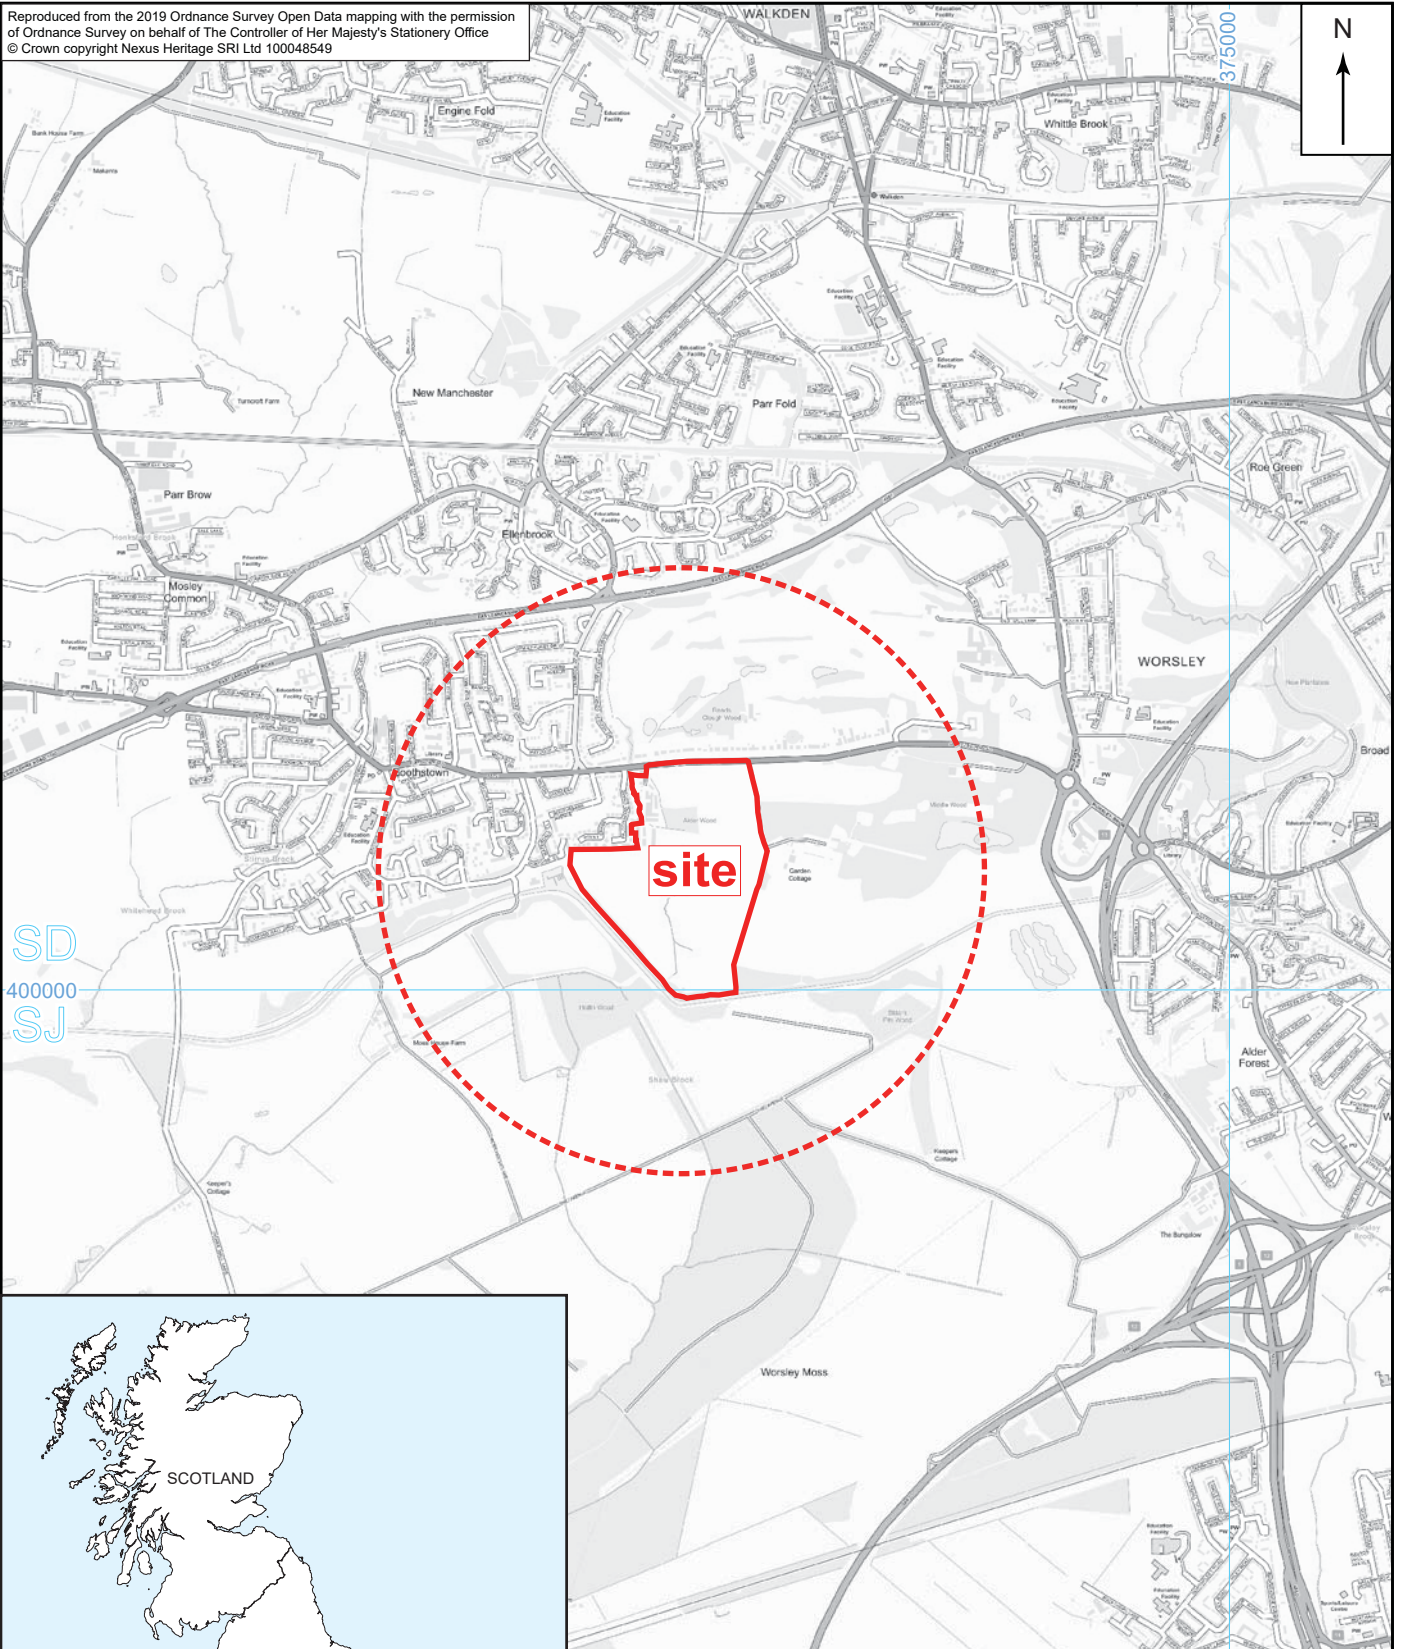

Reproduced from the 2019 Ordnance Survey Open Data mapping with the permission of Ordnance Survey on behalf of The Controller of Her Majesty's Stationery Office © Crown copyright Nexus Heritage SRI Ltd 100048549

0 1.5km

 **NEXUS** HERITAGE

PROJECT TITLE:  
**Land at East Boothstown  
Greater Manchester**

DRAWING TITLE:  
*Site Location*

DATE: 09/12/19	DRAWN BY: ECMG	FIGURE: <b>1</b>
-------------------	-------------------	---------------------